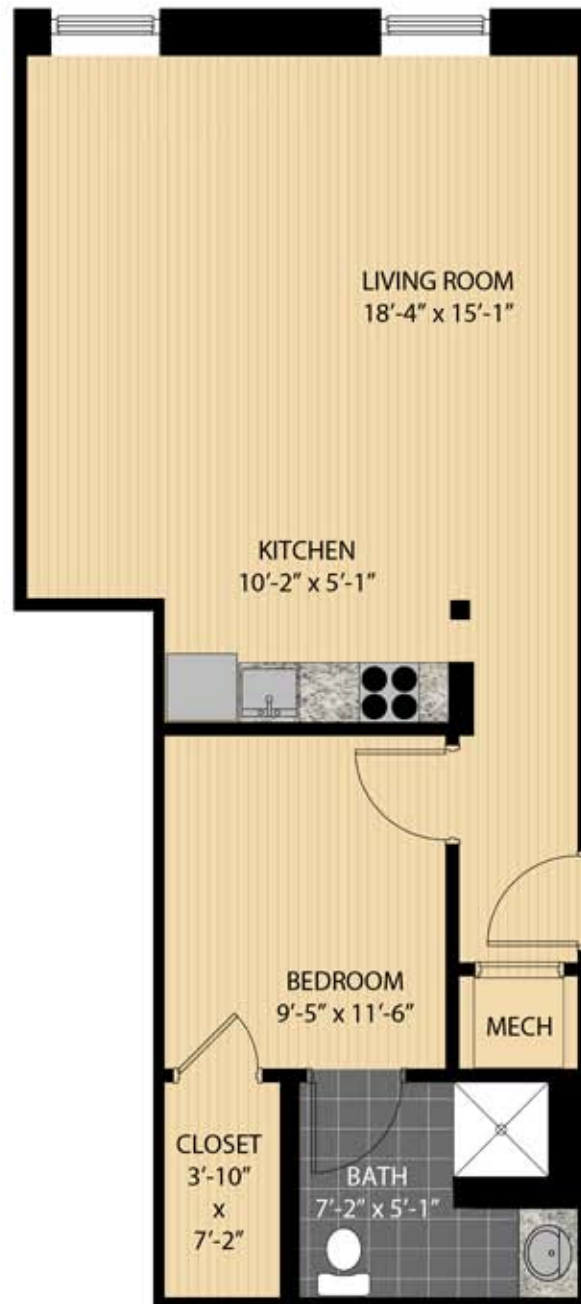

Lofts at Lourie's 1601 Main Street

UNIT 305
675 SF