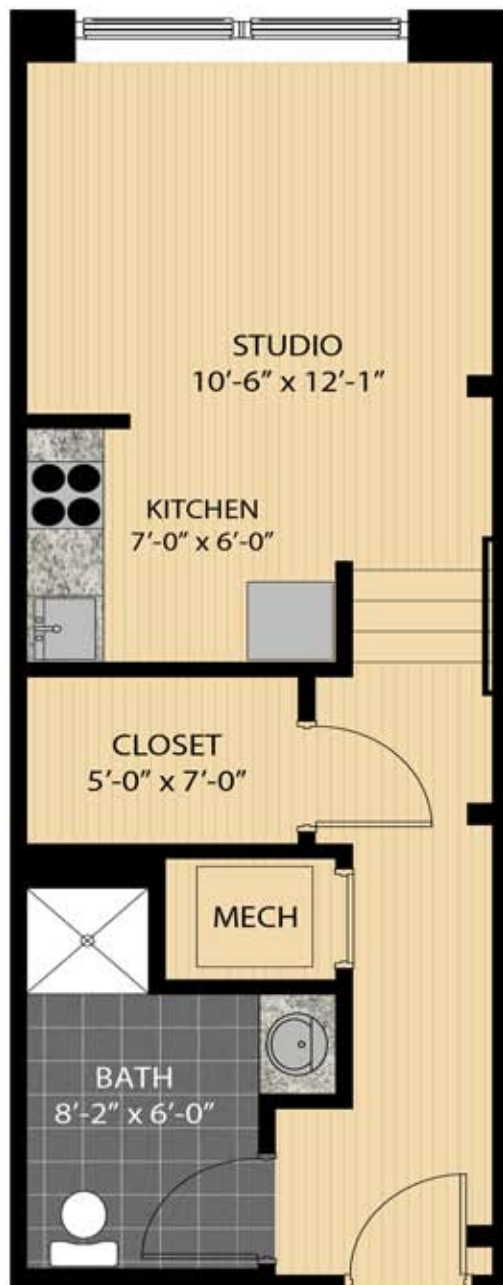

Lofts at Lourie's 1601 Main Street

UNIT 211
451 SF